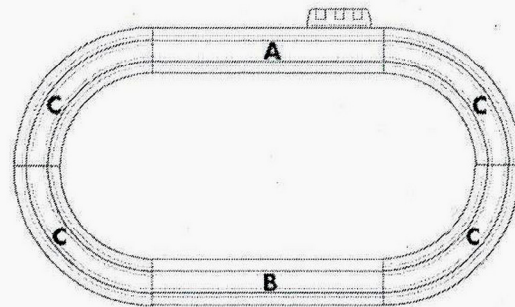

The Oval Track

Alternative Track Layout

Here are some alternative layouts you can build with additional track available at your toy or hobby dealer.