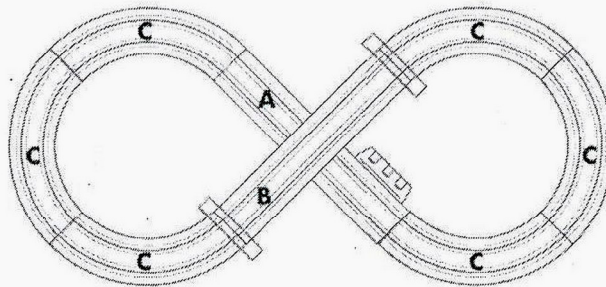

FIREBALL CHALLENGE

LAYOUT SHEET

1 x 15" Terminal Track

1 x 15" Straight Track

6 x 9" 1/4 Radius Curve

2 x Small Bridge Supports

6 x Crash Barriers (Guard Rails)

1 x 240v Power Pack*

2 x Hand Controls

2 x Lighted Turbo Cars
(Track Cleaning Pad, 2 Pick-Up Shoes and 2 Springs also included)

Inclusions

Track Layout

Using the track included, the following 2 track layouts can be built.

The Figure 8 Fireball Challenge Track