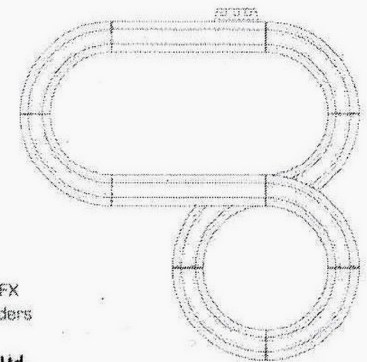

For more track layouts, accessories and a complete list of all the cars, obtain your free AFX catalogue from Toy Traders (Sales) Pty Ltd.

Toy Traders (Sales) Pty Ltd
PO Box 232 Lidcombe
NSW 2141 Australia

Ages 8 and up No 5552

TOMY®

Limited Lifetime Warranty

*If the external flexible cable of the transformer is damaged, it shall be repaired or replaced by the manufacturer or his service agent or a similar qualified person in order to avoid a hazard.